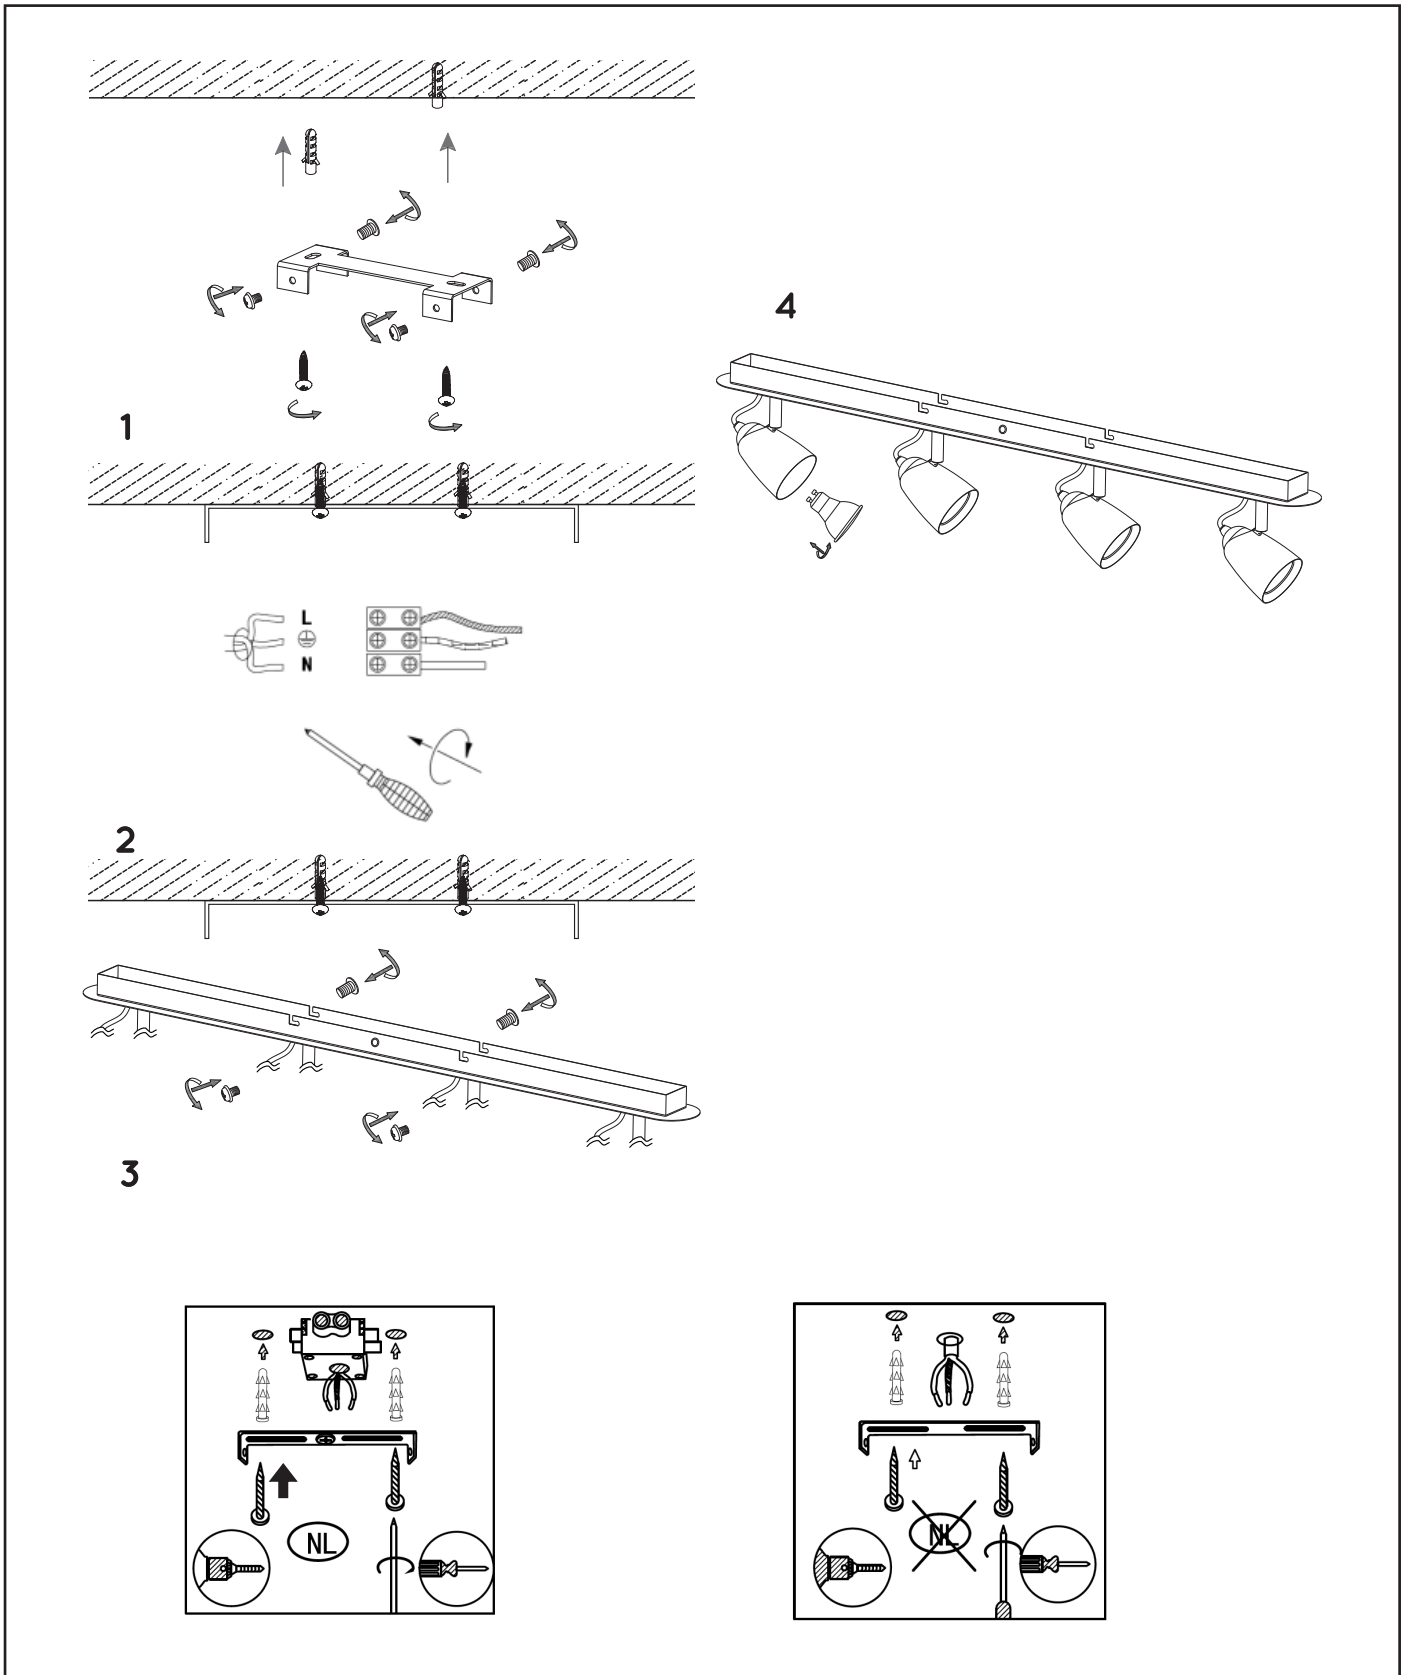

**RECOMMENDED LUCIDE
LIGHT SOURCE**

49006/05/30

Light source dimmable : Yes
Light source incl. : Yes

General

Dimensions LxWxH : 79 cm x 11 cm x 15 cm
Heigth minimum :
Heigth maximum : 15 cm
Dimensions shade LxWxH : Ø6.3x7cm
Main material : Metal
Ceiling rose material : Metal
Color : Black+Red copper
Style : Modern
Shape :
Weight : 1.7 kg
Warranty : 2 years

Product specifications

Dimmable : Yes
Light direction : Around (Diffuse)
Adjustable in heigth : Adjustable In Height (Before Installation)
Directional : Directional
Cable : Yes, Cable On Product
Cable length : 15 cm
Sensor : Without Sensor
Control : Light Switch Control
IP-Class : 20
Electric class : 1
Light source including ? : Yes
Lamp socket : GU10
Light source number : 4
Power requirements : 220-240V~50Hz
Bulb type & maximum wattage : GU10 LED 5W

For more specifications of this product please visit
www.lucide.com

RIDE-LED

Item number : 26956/20/17

EAN code : 5411212262264

LUCIDE

INSTALLATION DRAWING SPECIFICATIONS

Dit product bevat een lichtbron van energie-efficiëntieklasse A+