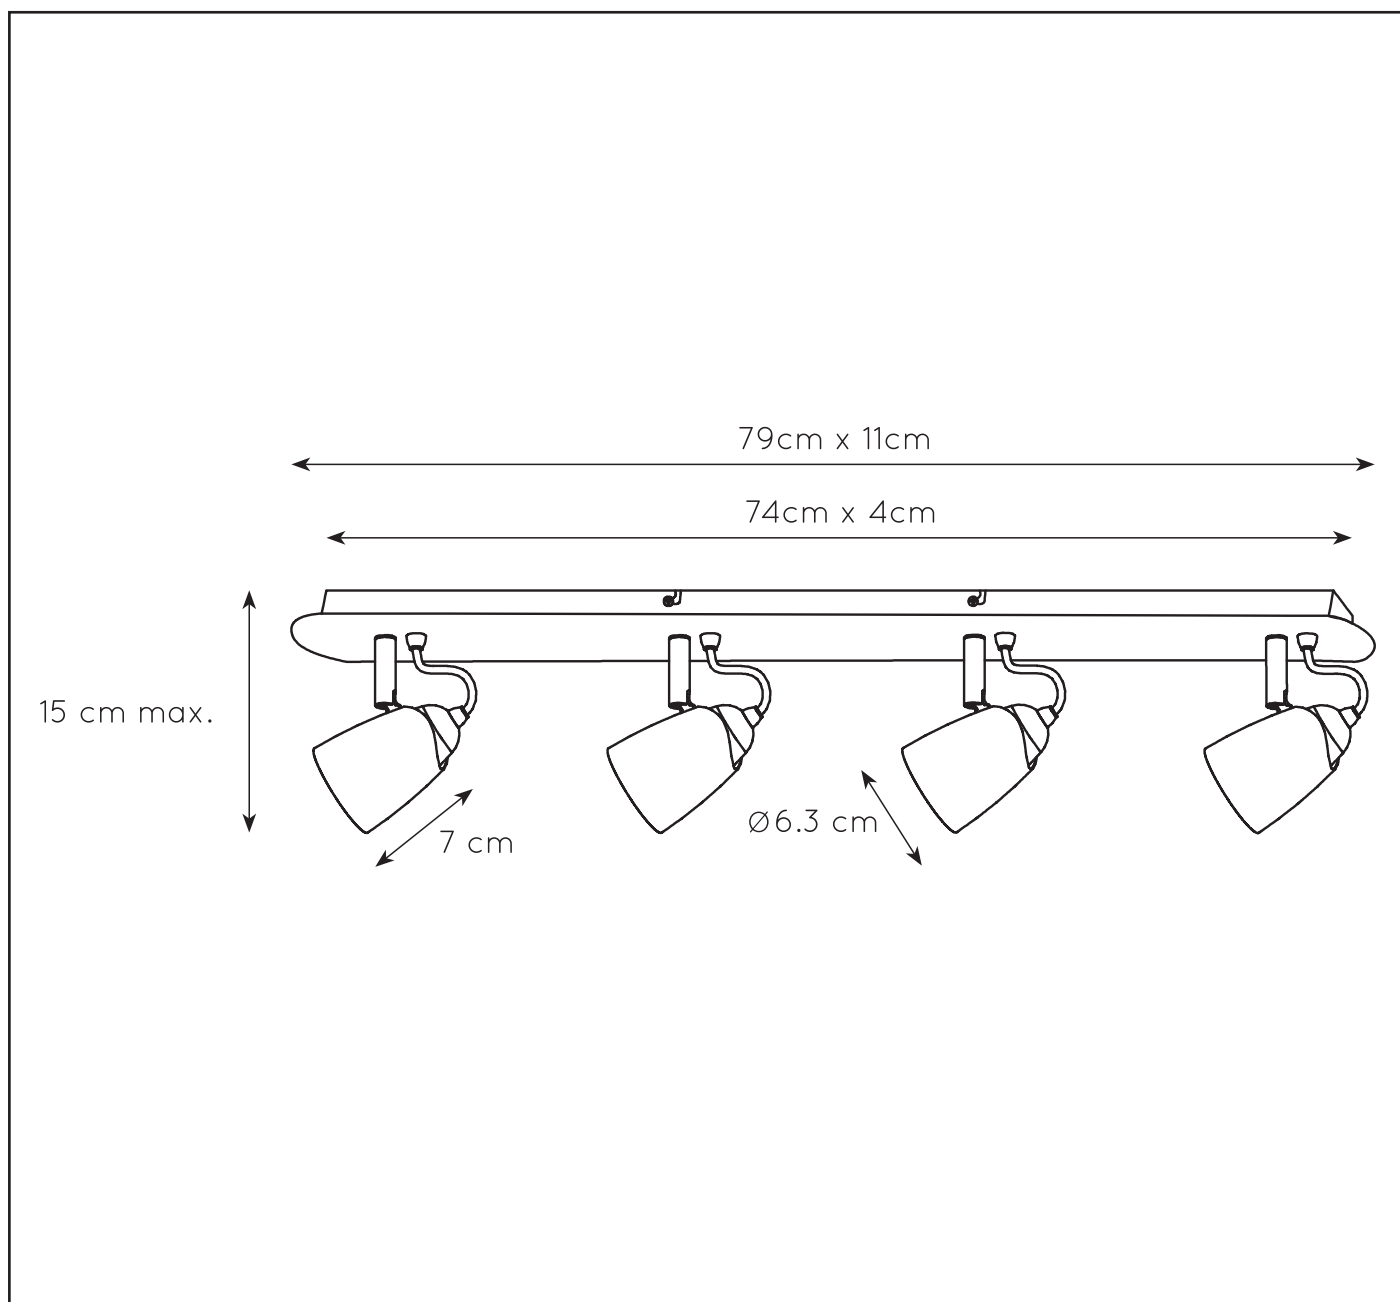

**RECOMMENDED LUCIDE
LIGHT SOURCE**

49006/05/30

Light source dimmable : Yes
Light source incl. : Yes

General

Dimensions LxWxH : 79 cm x 11 cm x 15 cm
Heigth minimum :
Heigth maximum : 15 cm
Dimensions shade LxWxH : Ø6.3x7cm
Main material : Metal
Ceiling rose material : Metal
Color : Black+Red copper
Style : Modern
Shape :
Weight : 1.7 kg
Warranty : 2 years

Product specifications

Dimmable : Yes
Light direction : Around (Diffuse)
Adjustable in heigth : Adjustable In Height (Before Installation)
Directional : Directional
Cable : Yes, Cable On Product
Cable length : 15 cm
Sensor : Without Sensor
Control : Light Switch Control
IP-Class : 20
Electric class : 1
Light source including ? : Yes
Lamp socket : GU10
Light source number : 4
Power requirements : 220-240V~50Hz
Bulb type & maximum wattage : GU10 LED 5W

For more specifications of this product please visit
www.lucide.com

RIDE-LED

Item number : 26956/20/17

EAN code : 5411212262264

LUCIDE

INSTALLATION DRAWING SPECIFICATIONS

Dit product bevat een lichtbron van energie-efficiëntieklasse A+